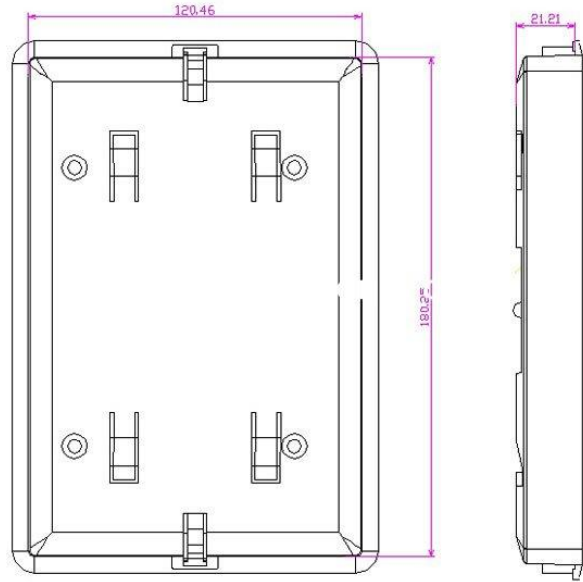

This Product can work with:

4ch 1080P single SD card MDVR	4ch Dual Micro-SD card Car DVR	8ch 720P HDD Mobile DVR	4ch 1080P Dual SD card Mobile DVR

Tel: 0086-755-88832758   **Fax:** 0086-755-61624570   **Website:** www.qohovisions.com
Email: sales@qohocctv.com   **Skype:** qohocctv : qohovisions

Factory Address: 12/F,C area, HuiLongDa Industrial Park,Shiyan street, Baoan district,Shenzhen city, Guangdong province, China.