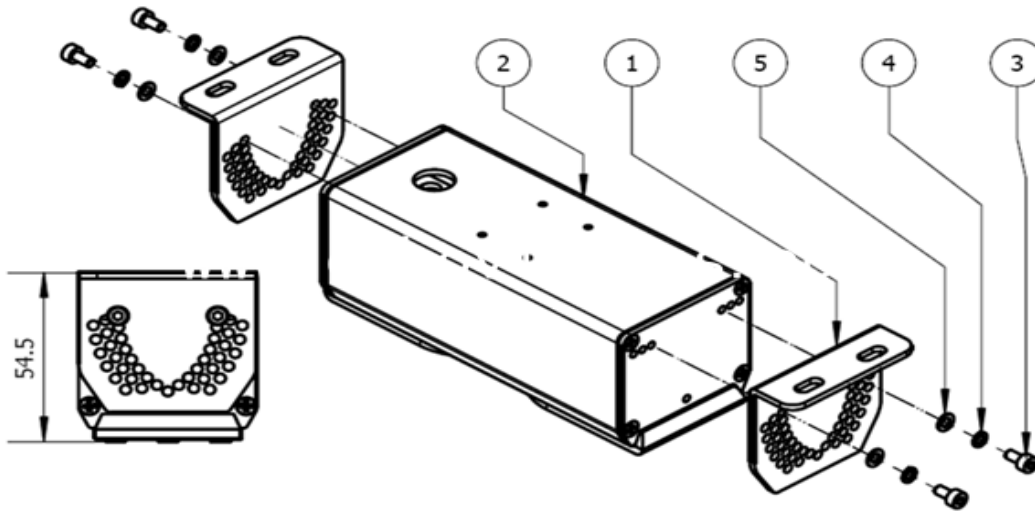

This Product can work with:

4ch 1080P single SD card MDVR	4ch 1080P Single SD card Mobile DVR	AI Mobile DVR work with DSM	8ch H.265 1080P HDD MDVR

Tel: 0086-755-88832758   **Fax:** 0086-755-61624570   **Website:** www.qohovisions.com
Email: sales@qohocctv.com   **Skype:** qohocctv : qohovisions

Factory Address: 12/F,C area, HuiLongDa Industrial Park,Shiyan street, Baoan district,Shenzhen city, Guangdong province, China.