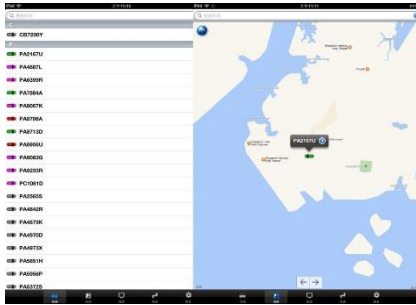

CMS client software-Mobile DVR/ MDVR/ Car DVR

CMS SOFTWARE

Key Features

- The system achieves a full range of functions such as real-time video monitoring, GPS, vehicle tracking, GEO-Fence, voice intercom, alarm linkage, video storage / upload, remote upgrade, text to speech, statistical analysis.
- (e.g., speed, fuel consumption), user permission setting and management etc.
- 100,000 vehicles real time monitoring fleet management
- Real-time video & audio monitoring
- Real-time complete information of vehicle status, such as numbers of online vehicle, speed, GPS tracking, vehicle temperature, alarms etc.
- Video remote search & download
- Voice intercom, broadcasting, text to speech
- Picture snapshot
- PTZ control
- Driving route record