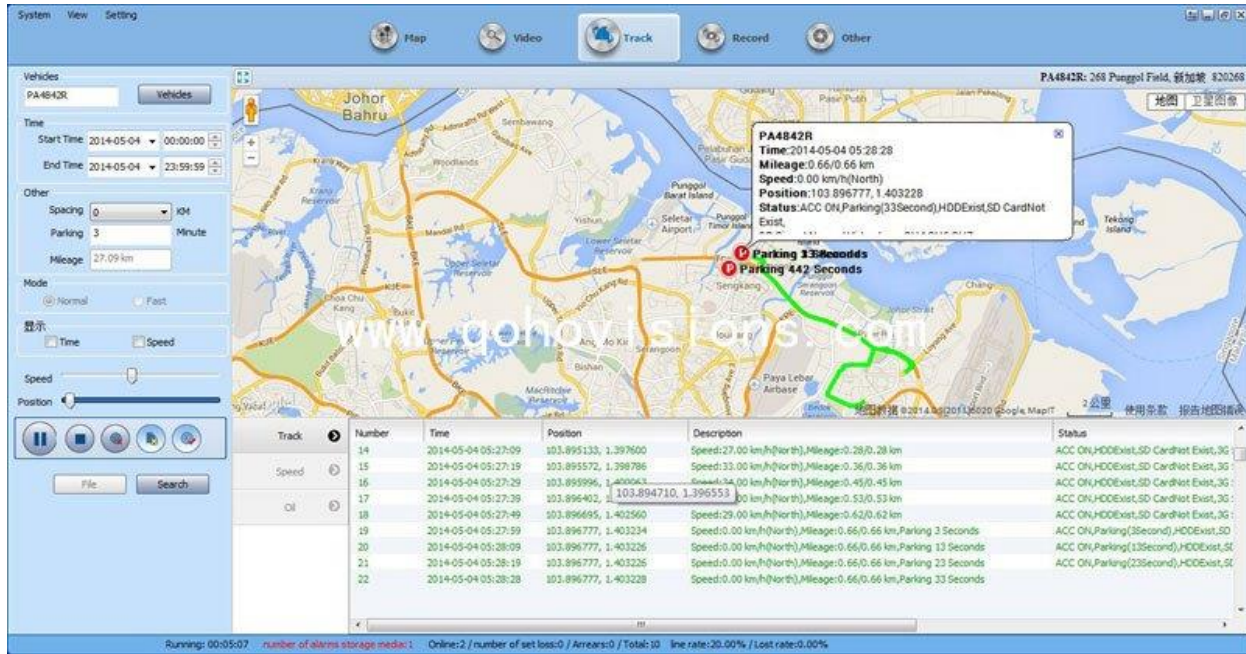

Tel: 0086-755-88832758 Fax: 0086-755-61624570 Website: www.qohovisions.com
Email: sales@qohocctv.com Skype: qohocctv : qohovisions

Factory Address: 12/F,C area, HuiLongDa Industrial Park,Shiyan street,
Baoan district,Shenzhen city, Guangdong province, China.