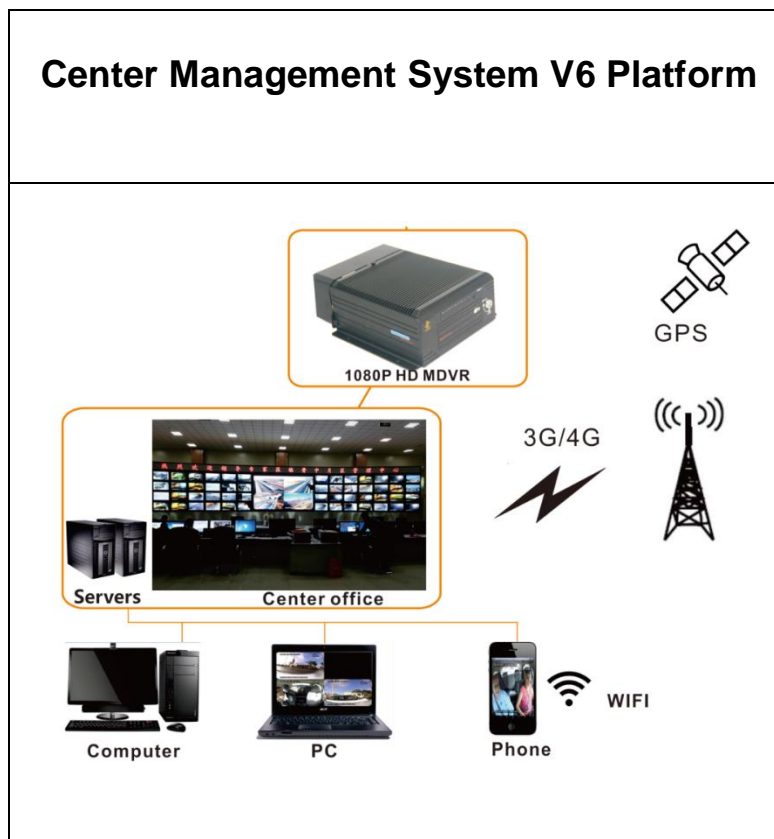

This Product can work with: