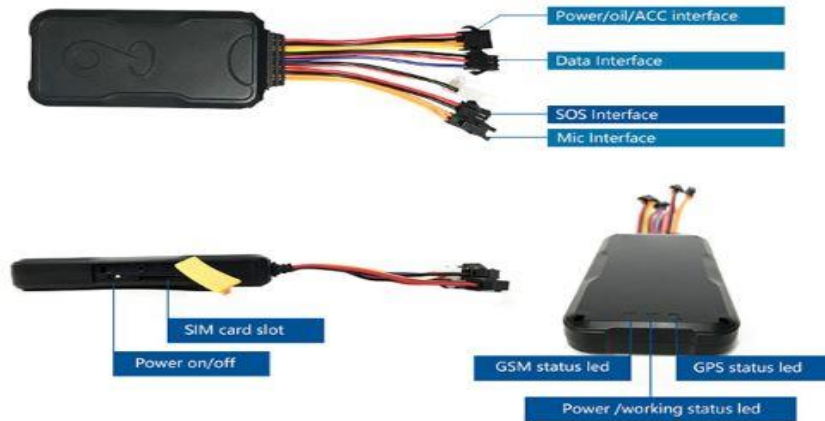

This Product can work with:

Tel: 0086-755-88832758 **Fax:** 0086-755-61624570 **Website:** www.qohovisions.com
Email: sales@qohocctv.com **Skype:** qohocctv : qohovisions

Factory Address: 12/F,C area, HuiLongDa Industrial Park,Shiyan street,
Baoan district,Shenzhen city, Guangdong province, China.