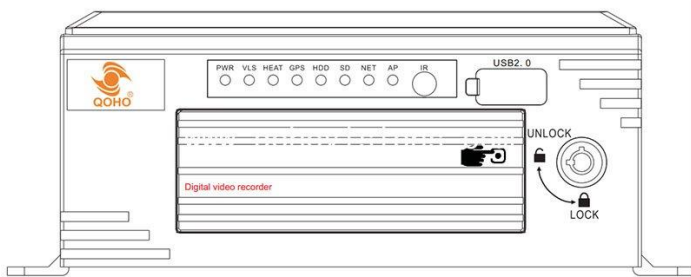

Dimensions	192x184x61mm
Certificate	CE, CE-LVD, FCC, RoHS, E-Mark, E-9, EN50155
Application	Mobile DVR / Car DVR (with 3G, 4G, GPS, Wi-Fi) for vehicle real-time monitoring, applied with car cameras used for vehicle monitoring in bus, taxi, school bus, truck, police car, tour bus, tanker truck, escort car, etc. Operated with Client Software CMS (Center Management Software) to realize fleet management online, and achieve a full range of car monitoring functions such as real-time video & audio monitoring, GPS, car tracking, GEO-Fence, voice intercom, car temperature, alarms customized, driving route record, PTZ control, fuel volume detection, video search, and download, generating reports, etc. APP is available for mobile phones in the Android and iOS systems.