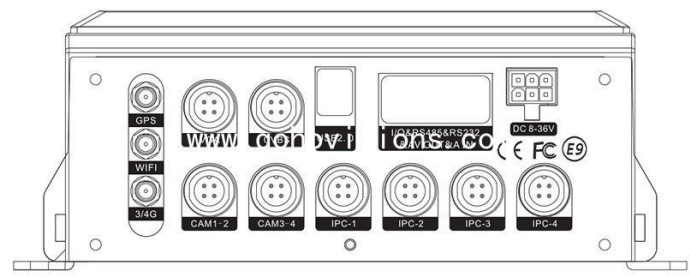

Dimensions	192x184x61mm
Certificate	CE, CE-LVD, FCC, RoHS, E-Mark, E-9, EN50155
Application	Mobile DVR / Car DVR (with 3G, 4G, GPS, Wi-Fi) for vehicle real-time monitoring, applied with car cameras used for vehicle monitoring in bus, taxi, school bus, truck, police car, tour bus, tanker truck, escort car, etc. Operated with Client Software CMS (Center Management Software) to realize fleet management online, and achieve a full range of car monitoring functions such as real-time video & audio monitoring, GPS, car tracking, GEO-Fence, voice intercom, car temperature, alarms customized, driving route record, PTZ control, fuel volume detection, video search, and download, generating reports, etc. APP is available for mobile phones in the Android and iOS systems.