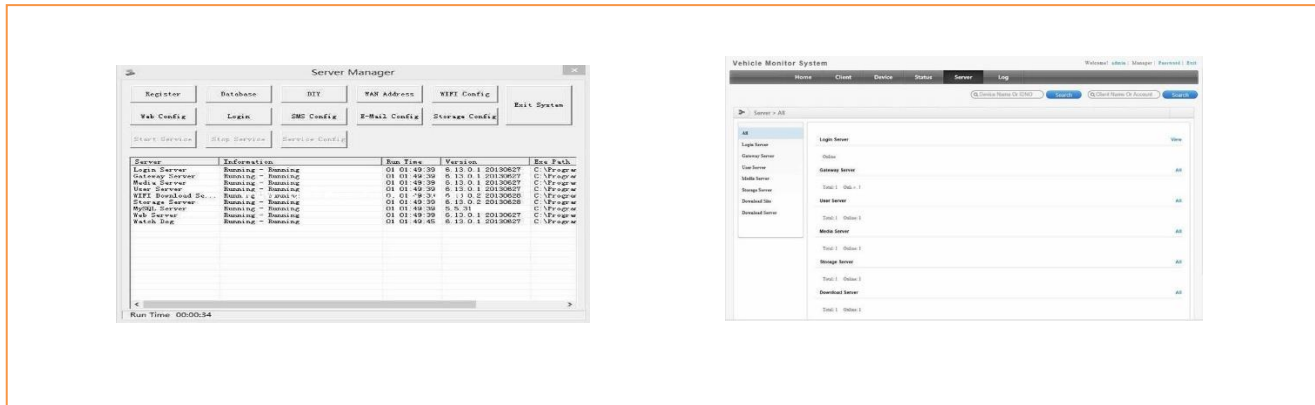

Center Management software (CMS server, Mobile DVR/ MDVR/ Car DVR)

Center Management software

Key Features

- 100,000 vehicles real time monitoring fleet management
 - Real-time video & audio monitoring
 - Real-time complete information of vehicle status, such as numbers of online vehicle, speed, GPS tracking, vehicle temperature, alarms etc.
 - Video remote search & download
 - Voice intercom, broadcasting, text to speech
 - Picture snapshot
 - PTZ control
 - Driving route record
 - Alarm linkage
 - Auto-generating report forms, can be directly exported to Excel version for further analysis
 - Real-time monitoring via personal mobile devices with iPhone, Android, iPad system
- CMS server software: CMSServerV6_7.25.0.2_20210201

Server Manager

Register

Database

DIY

WAN Address

WIFI Config

Exit System

Web Config