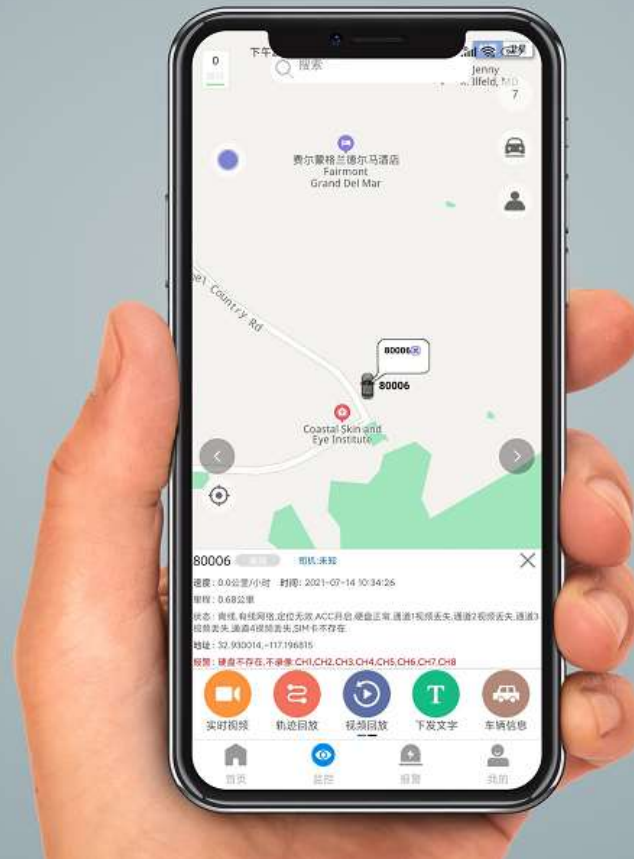

MDVR101

A Smart and Compact Car DVR
for more safe travel

1-CH 1080P 4G GPS WIFI Dual Micro-SD Card Mobile DVR

- **Features**
- **Specification**
- **Application**

MDVR101

1-CH 1080P 4G GPS WIFI Dual Micro-SD Card
Mobile DVR/Telematics Camera

Features

- 1080P 4G GPS WIFI Mobile DVR, Car DVR; Max Support 2K/4MP;
- H.265 compression code, adopt ALL winner V536 high performance processor, Low Consumption;
- Built in 1080P 110 degree wide front road view camera;
- Support external 2 channels or 4 channel extendable(total 4 channels as optional);
- Built in speaker to indicate device working status and instructions from server;
- Industrial grade design;
- Support to connect with equipment with mobile phone through WIFI;
- Support remote live view in real time;
- Support to set parameters via mobile phone;
- Support 2 TF cards, maximum 512GB;
- Support center management software such as CMSV6. Wialon;
- Support iPad, iPhone, Android and PC to remote view in real time;
- TF card data security protection with special lock way;
- Easy installation with 3M sticker on windscreen.

Real-time Video View-

Download and Playback the Video-View GPS Track data-
Set and Control the Vehicle Camera-
DSM Optional-
BSD Optional-
ADAS Optional-
More features are coming-

1080P-2K/4MP Full HD One Channel to Four Channel Recording

1920*1080P and 2K/4MP Full HD with 110 Degree Road Front View

1080P or 2K Front 4G Dash Camera can connect inside Cabin View Camera and Side View Camera and Rear View Camera Up to Four Channel Recording. The front Road Camera supplies 110 degree wide view angle to record more expansive view. Great Capture for License Plates.